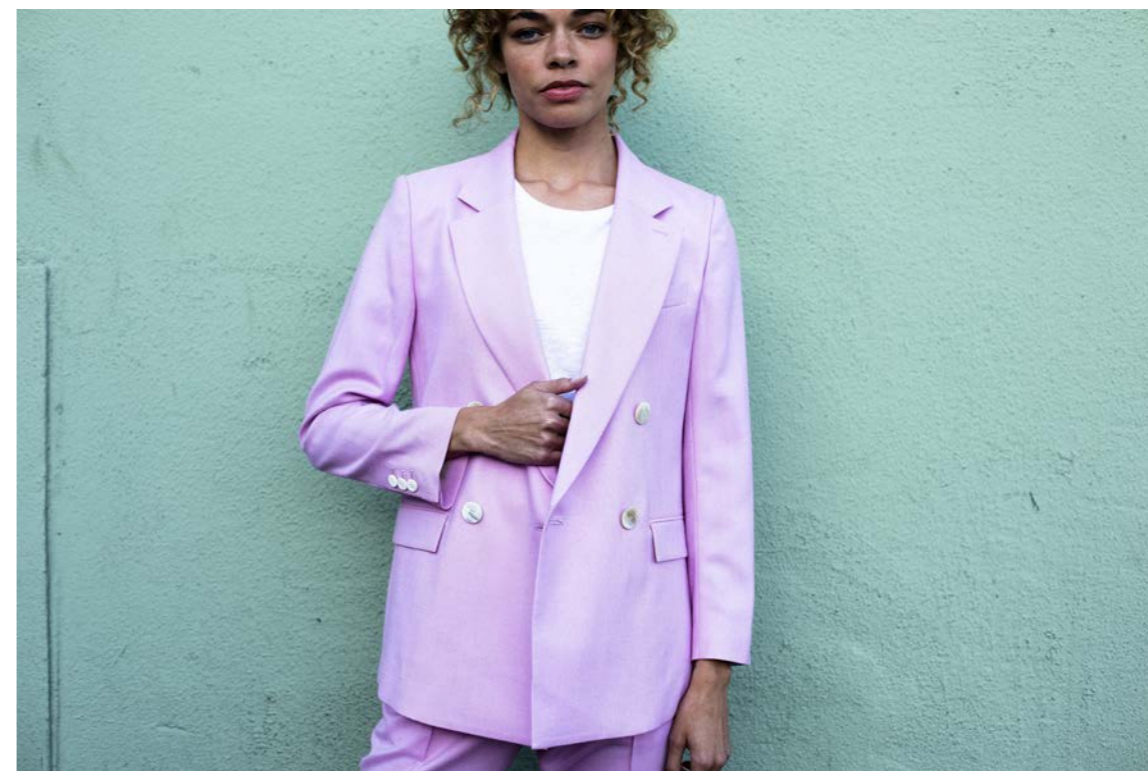

Ref: TNH18200-02
Style: TOMBOY JACKET
Color: PINK
Price: ¥90,000