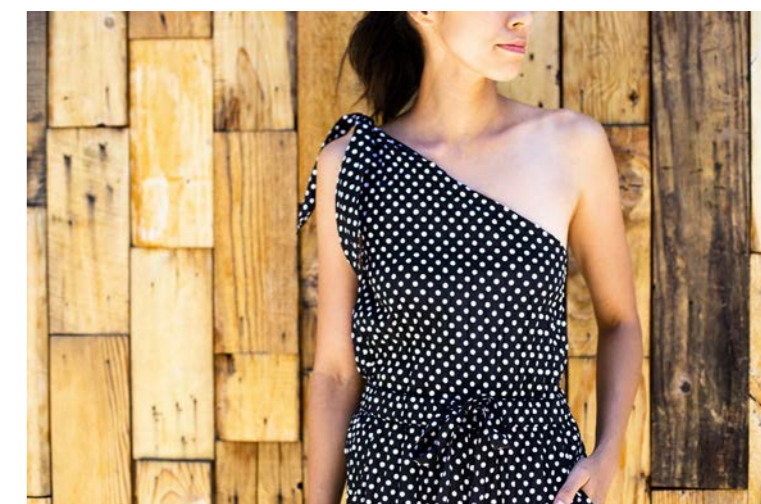

Ref: TNH19100-06  
Style: GYPSET RUCKLE ONE SHOULDER TOP  
Color: DOTS BLACK  
Price: ¥36,000

Ref: TNH18100-12  
Style: GYPSET RUCKLE PANT  
Color: DOTS BLACK  
Price: ¥39,000

Ref: TNH19100-06  
Style: GYPSET RUCKLE ONE SHOULDER TOP  
Color: DOTS WHITE  
Price: ¥36,000