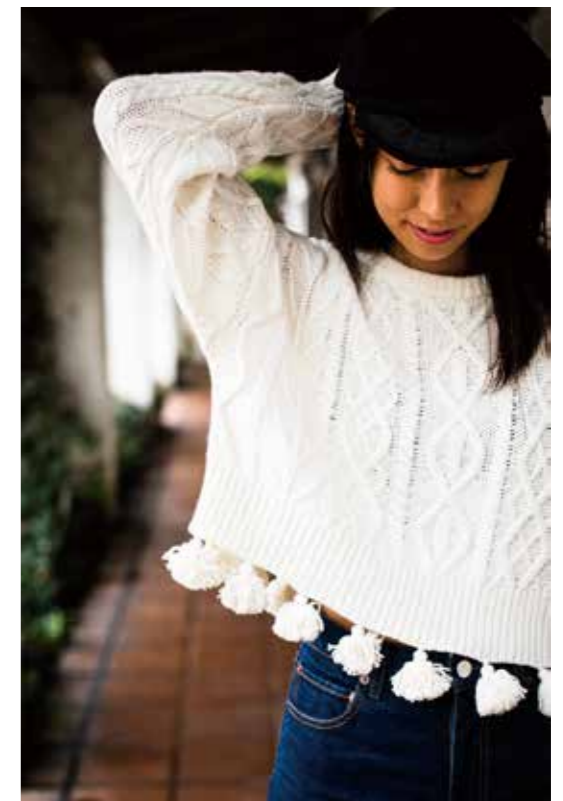

Ref : TNH18200-28
Style : FAKE SWEATER SCARF
Color : WHITE
Price : ¥39,000